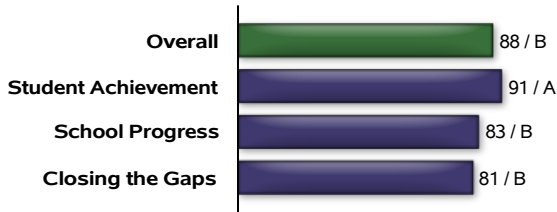

Texas Education Agency
2021-22 Preliminary School Report Card
ARLINGTON CLASSICS ACADEMY - MIDDLE (220802040)

Accountability Rating

B

ARLINGTON CLASSICS ACADEMY - MIDDLE earned a B (80-89) for recognized performance by serving many students well and encouraging high academic achievement and/or appropriate academic growth for most students.

State accountability ratings are based on three domains: Student Achievement, School Progress, and Closing the Gaps. The graph below provides summary results for ARLINGTON CLASSICS ACADEMY - MIDDLE. Scores are scaled from 0 to 100 to align with letter grades.