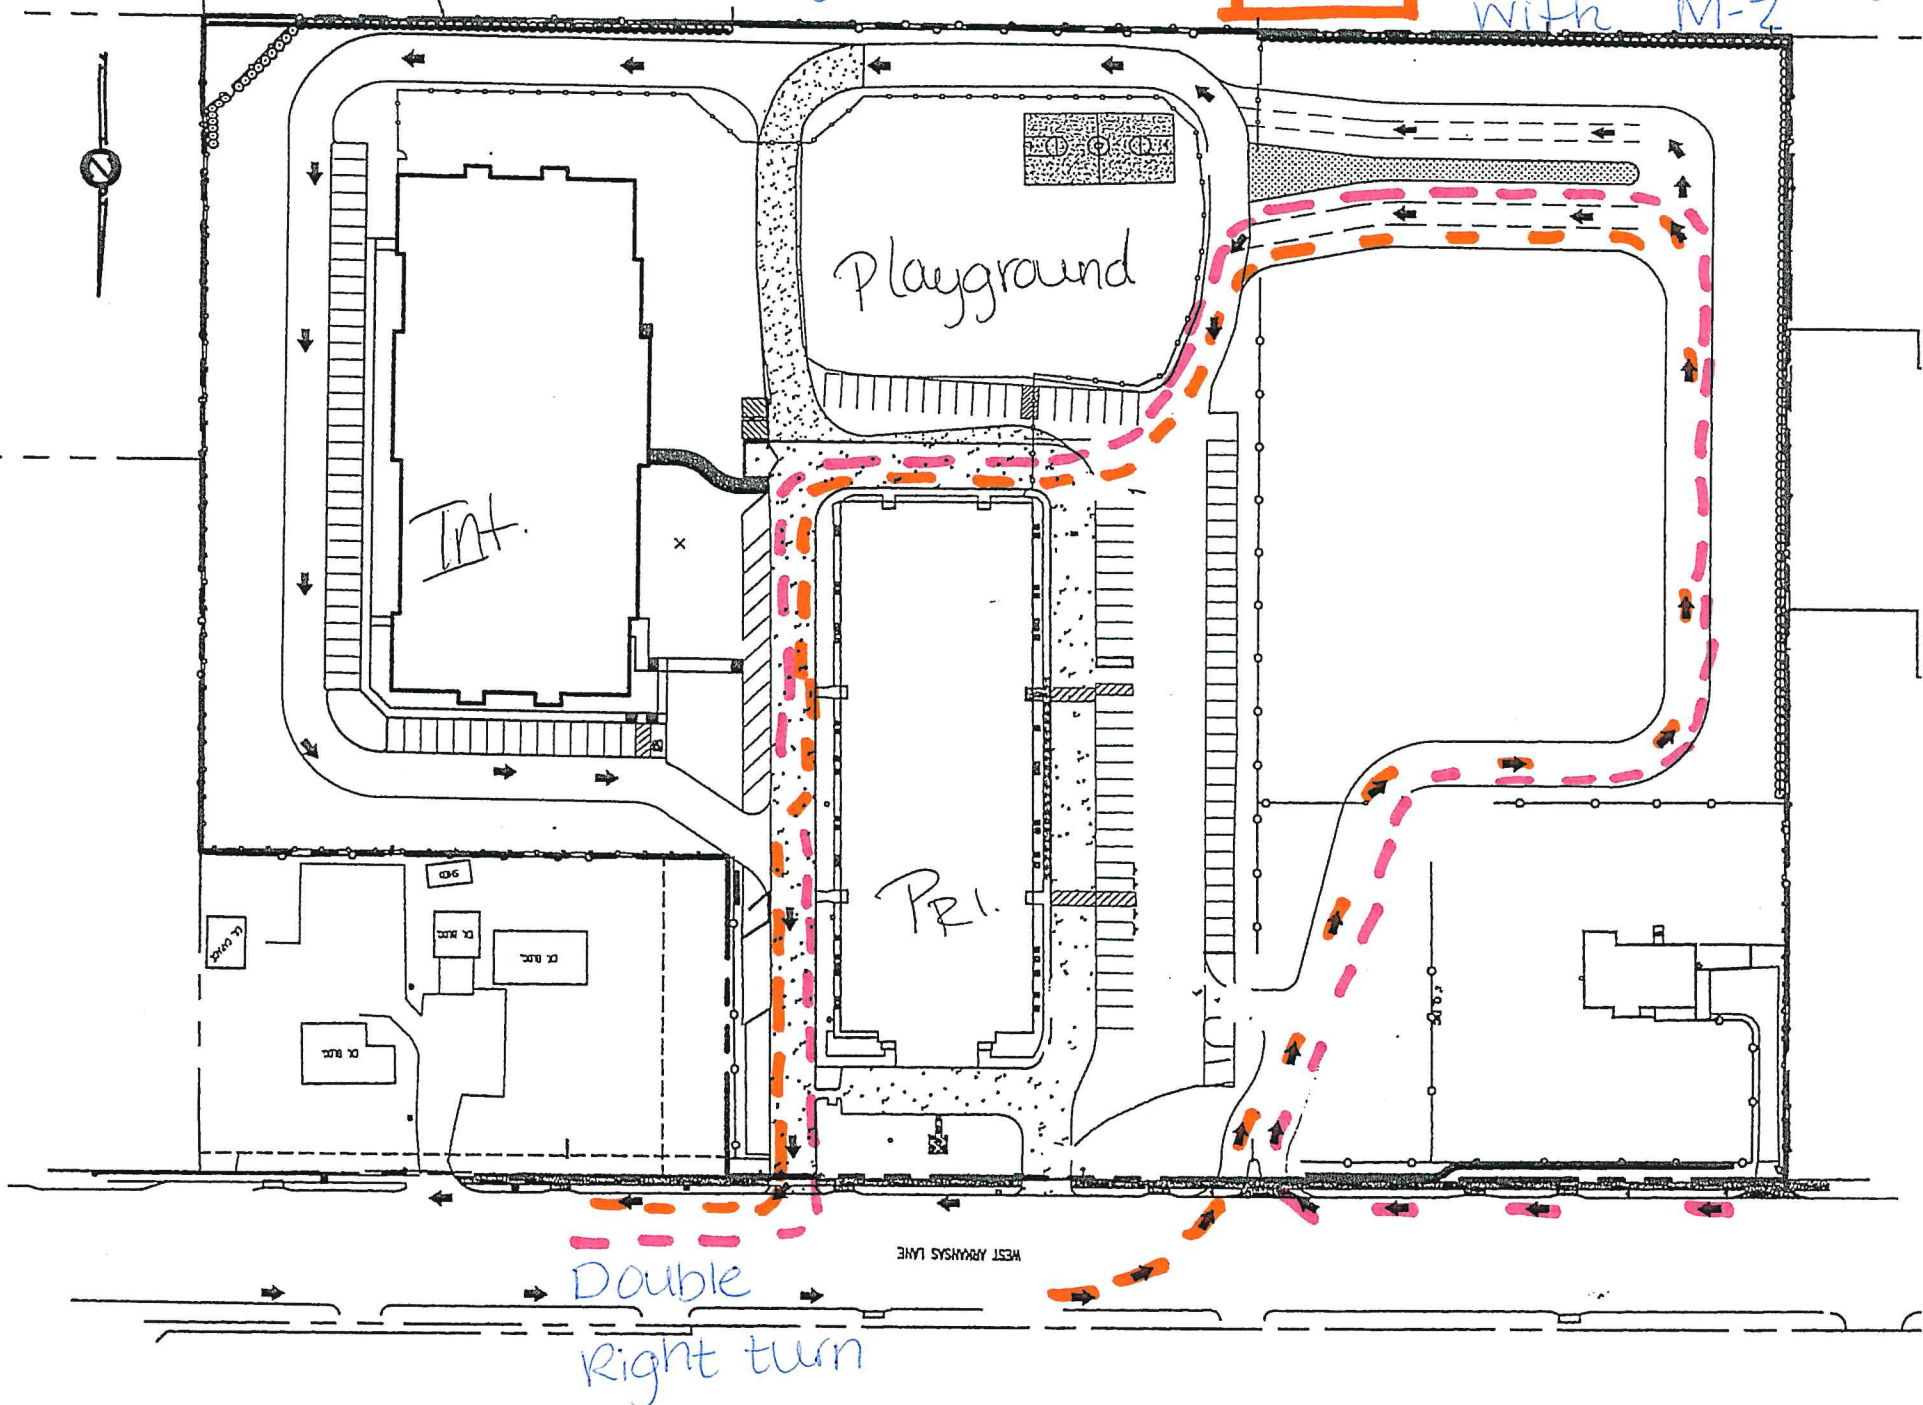

ARLINGTON CLASSICS  
ACADEMY

3:05 Dismissal  
Primary only students

 = Last name begins with A-L  
 = Last name begins with M-Z

Double  
Right turn

TRAFIC PATTERN  
ARLINGTON CLASSICS  
ACADEMY

3:30 Dismissal  
- "Mixed Multiples" Students

 = Intermediate only  
 = Primary + Intermediate sts.

Double  
Right Turn